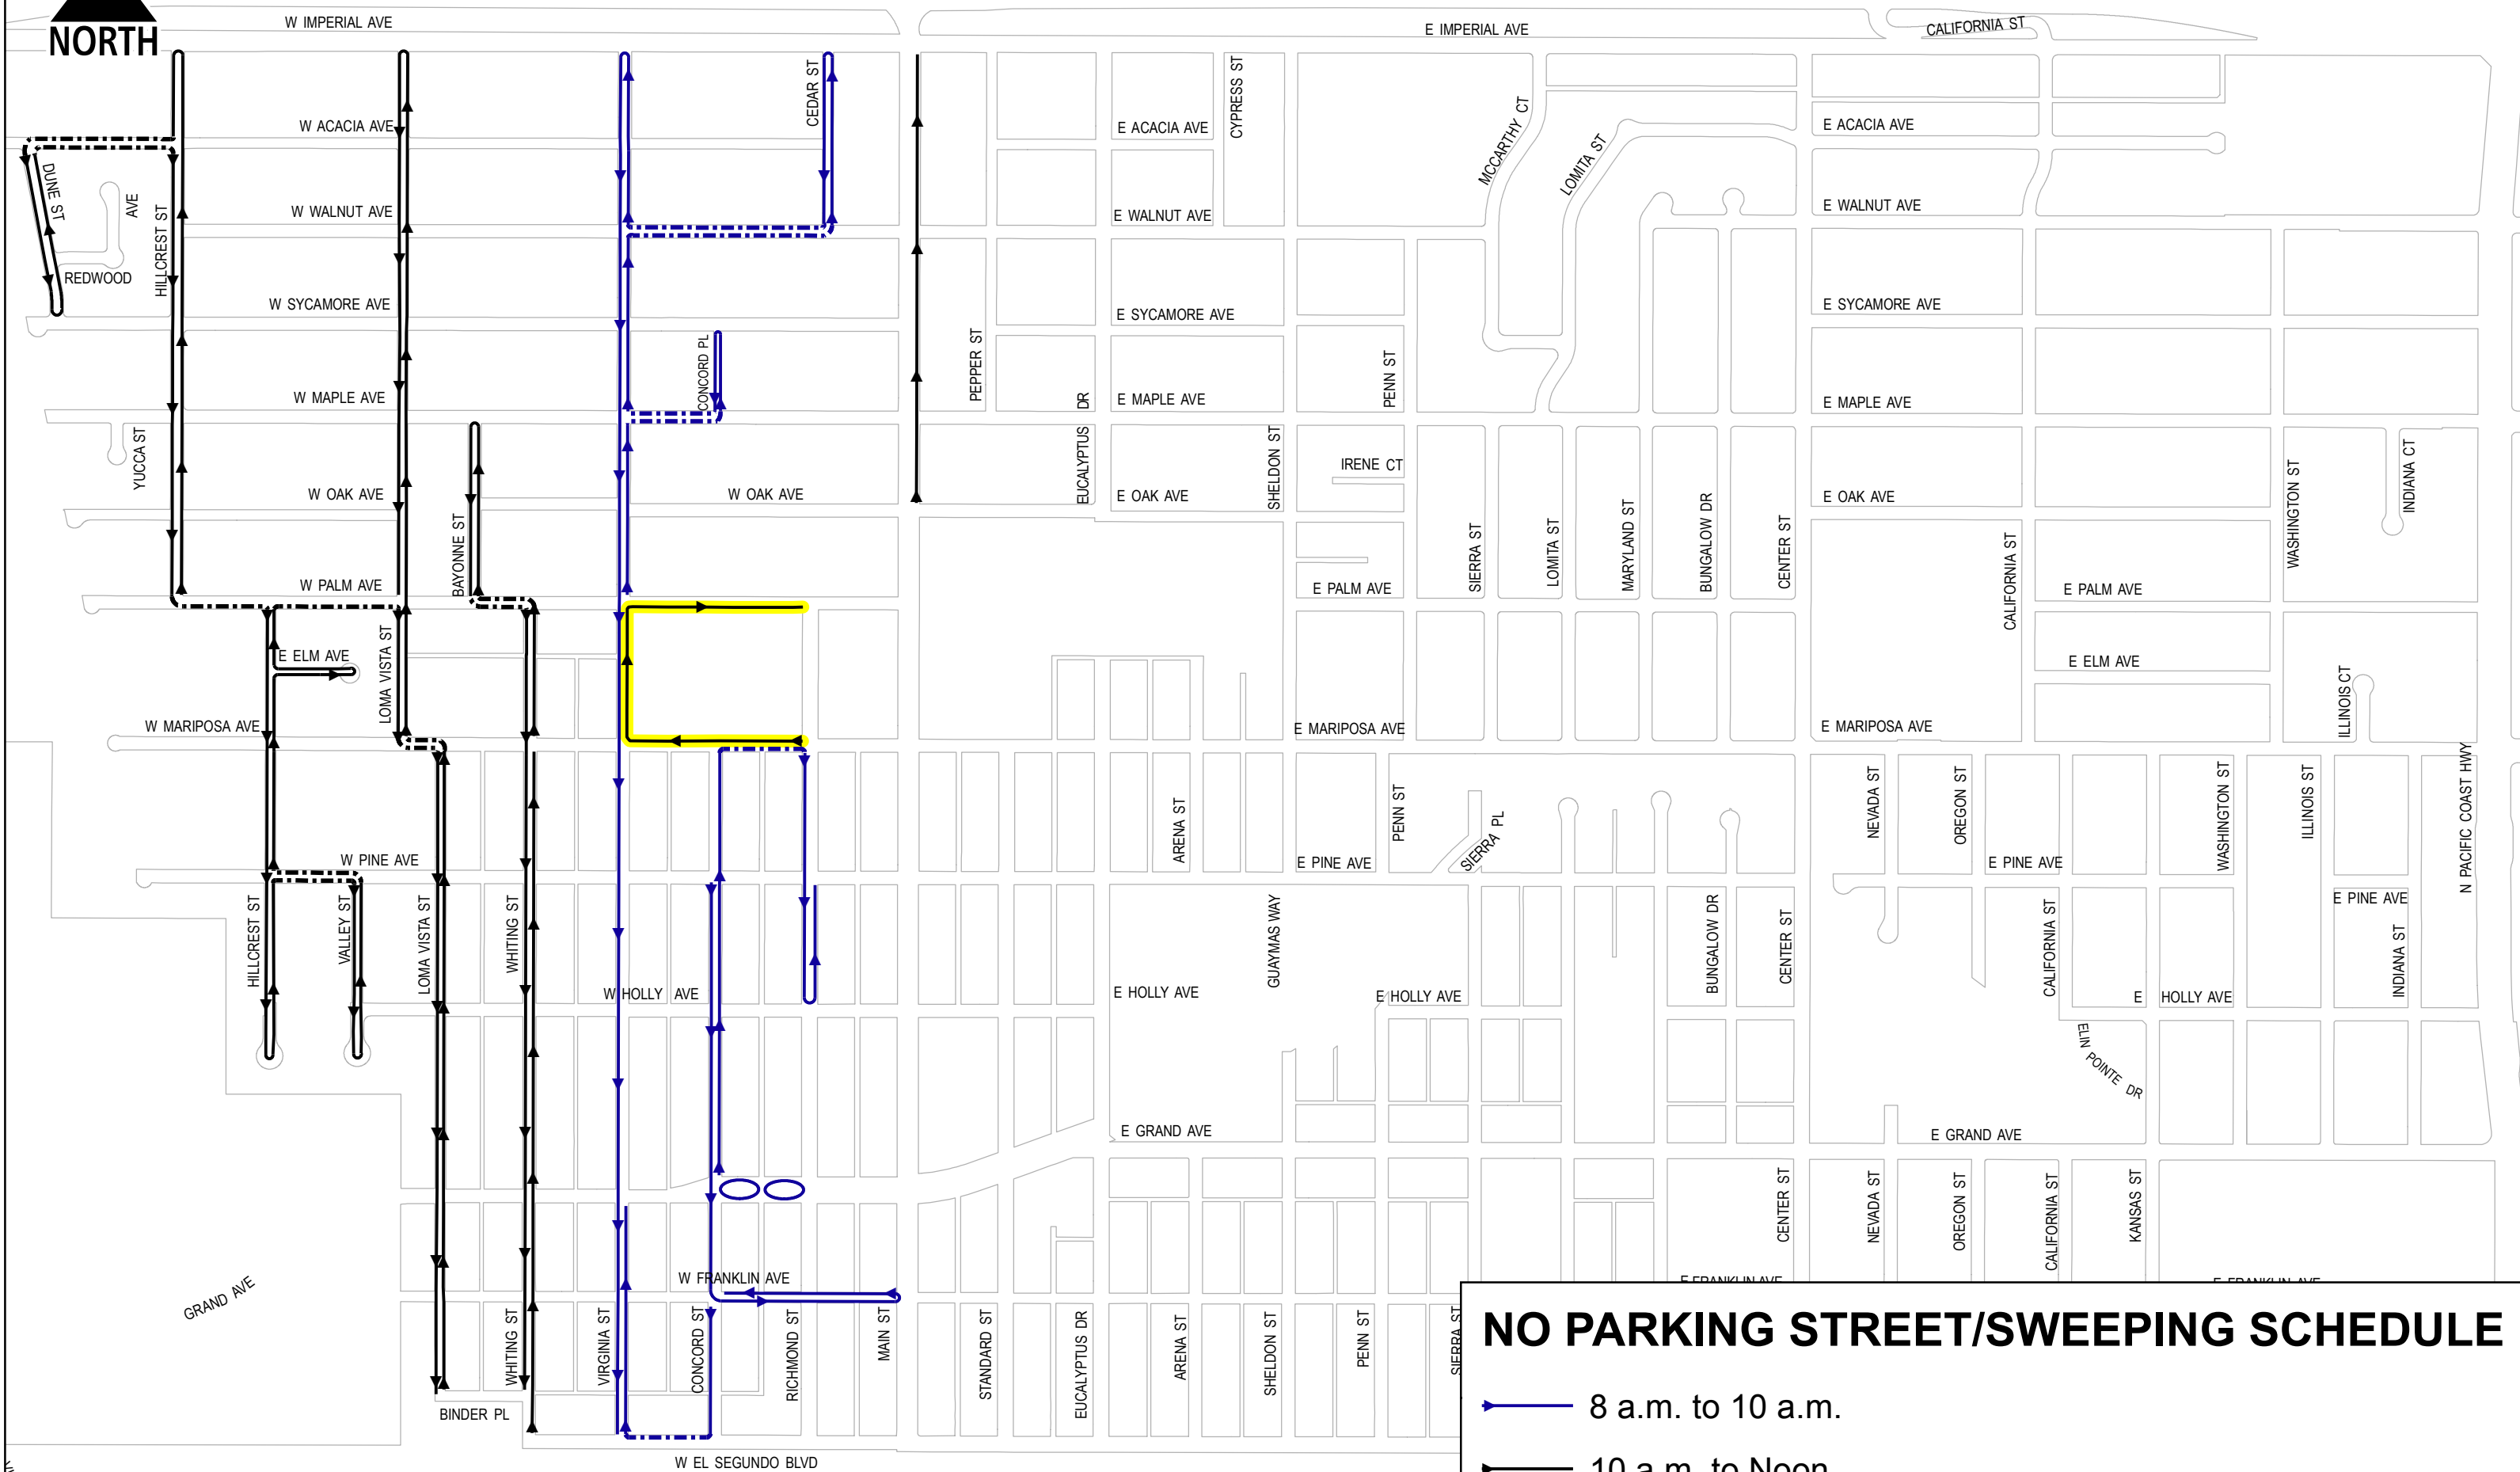

WEDNESDAY (The highlighted streets have new sweeping days and/or times)

NO PARKING STREET/SWEEPING SCHEDULE

 8 a.m. to 10 a.m.
 10 a.m. to Noon